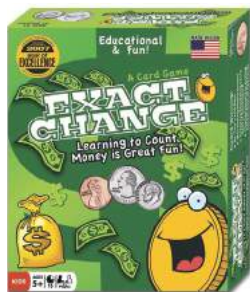

EXACT CHANGE

Match color, US currency value or coin total.

from 5 years+

#3334 $14.00 **c** **4**

LUMPS™

Roll pairs to score!

FAMILY 6 years+

#3198 $12.00 **c**

WARNING:

SECTOR 18

Use any math calculations to combine the 3 dice to capture your numbered posts. Leveled for different ages. 2-4 players.

FAMILY 8 years+

#4251 $35.00

c **e** **1**

Busy Bugs

Early math concepts are much easier with this hands-on set of 36 textured bugs & 23 progressively challenging activities.

from 3 years+

#2179 $28.50 **dt** *exclusive* **a** **b**

WARNING:

SIMPLE STOPWATCH

Only 3 buttons – go, stop & clear.
1.5 button-cell battery incl.

from 5 years+

#2456 $14.00 **b**