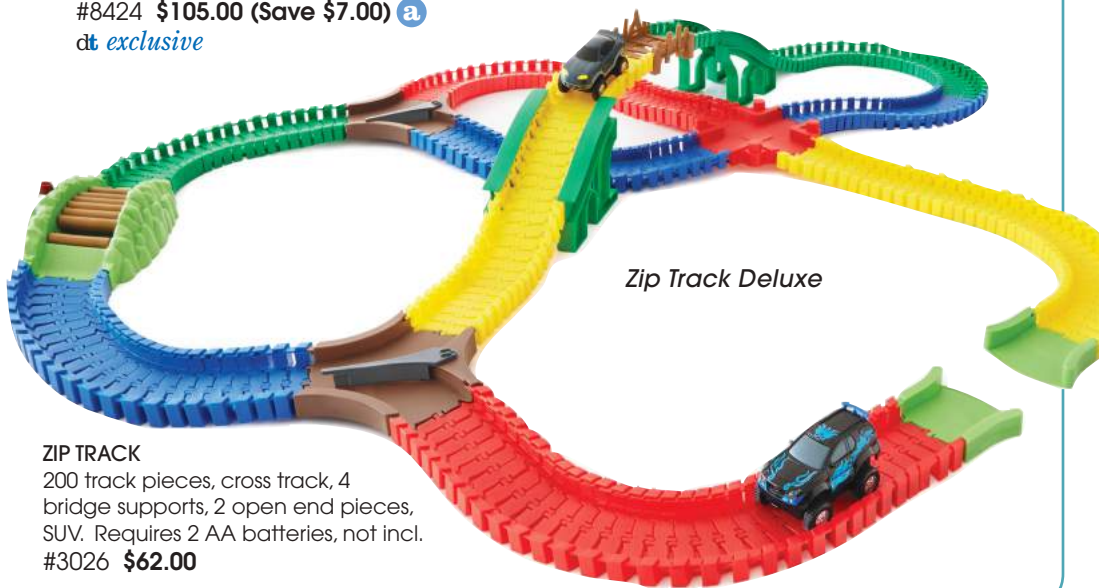

new

CONSTRUCTION

ZIP TRACK DELUXE

Snap & click track pieces to design your own interactive flexible roadway. Experiment to keep your battery-powered vehicles on course. Includes: Zip Track Set, Add-On Set, and Racer. Requires 4 AA batteries, not incl. Colors may vary.

from 5 years+

#8424 \$105.00 (Save \$7.00) **a**

at *exclusive*

ZIP TRACK ADD-ON SET

76 track pieces, 2 Y-track connectors, rolling timber track, small bridge.

#3642 \$30.00

ZIP TRACK RACER

Race car with working headlights. Requires 2 AA batteries, not incl.

#3617 \$20.00

Zip Track Deluxe

ZIP TRACK

200 track pieces, cross track, 4 bridge supports, 2 open end pieces, SUV. Requires 2 AA batteries, not incl.

#3026 \$62.00

LOGIC PLAY

enables children to observe, reason, find connections, make decisions, and experience the resulting outcomes.