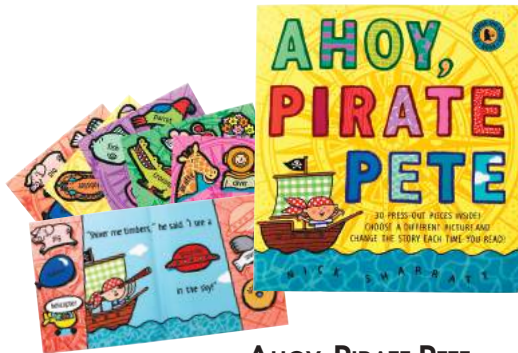

#2027 **\$40.00**

IT'S A MATCH! LEVEL 3 MATH/READING SET

With storage bag.

from **4 years+**

#2614 **\$17.50**

CHANGE-THE-STORY BOOKS

How do you want the story to go today? Press-out pictures let the reader change the story every time it is read.

Guaranteed to inspire imagination & induce a ton of giggles. Board book.
 from **4 years+** *dt exclusive*

AHOI, PIRATE PETE

By Nick Sharratt, 15pp

#2277 **\$20.00**

ONCE UPON A TIME

By Nick Sharratt, 17pp