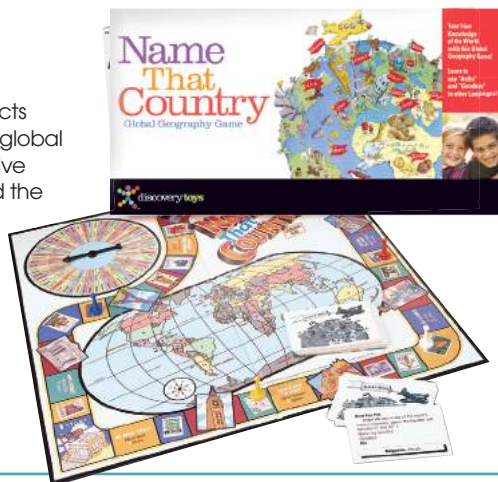

NAME THAT COUNTRY

Travel the world & learn interesting facts about each country & capital in this global geography game. Includes informative postcards with greetings from around the world. 2-4 players.

from 8 years+

#4203 $35.00 at *exclusive* **c**