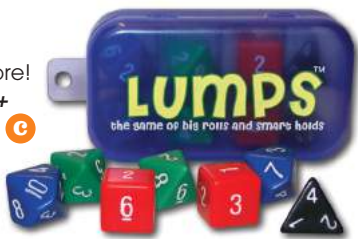

LUMPS™

Roll pairs to score!

FAMILY 6 years+

#3198 $12.00 **c**

WARNING:

SECTOR 18

Use any math calculations to combine the 3 dice to capture your numbered posts. Leveled for different ages. 2-4 players.

FAMILY 8 years+

#4251 $35.00

c **e** **1**