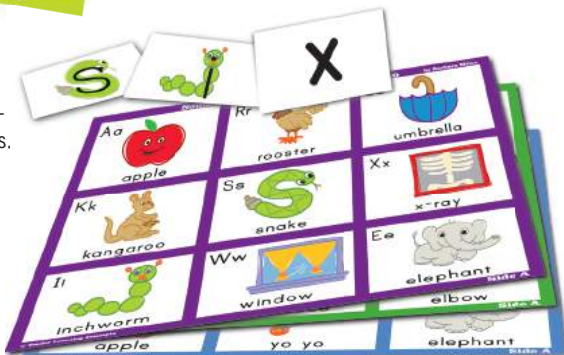

Sounds Like Phonics!™ COLLECTION

"Hidden Letter" picture cues help emerging readers sound out letters of the alphabet & combine them to form words, skills critical for early reading success.

SOUNDS LIKE PHONICS™ ON-THE-GO ABC'S

26 sturdy two-sided cards present the phonetic alphabet with familiar picture cue on front & 4 more fun illustrations on the back. Removable ring. *from 3 years+*
#2355 $17.00 *at exclusive* **C**

SOUNDS LIKE PHONICS™ LETTER FUN LOTTO

The playful way to explore alphabet letters & sounds! Tiles & boards are two-sided for different levels & game options. *from 3 years+*

#2095 $29.00 *at exclusive* **C**

WARNING:
CHOKING HAZARD - Small Parts.
Not for children under 3 years.

SOUNDS LIKE PHONICS™ MAGIC MONKEY

Similar to Crazy Eights, players vie to match first letter sounds OR words that rhyme. 2 decks of 52 cards, 2 levels. *from 4 years+*

#2096 $19.00 *at exclusive* **C**

AB SEAS®

Learn phonics & letter cases by catching and matching letters on fun sea creatures.

from 4 years+
#2028 $28.00

at exclusive **C**

WARNING:
CHOKING HAZARD - Small Parts.
Not for children under 3 years.

WARNING:
This Product Contains Magnets.