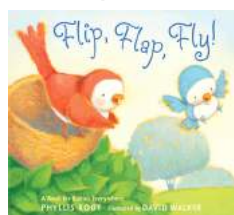

FLIP, FLAP, FLY!

from 18 months+
#1745 $8.00