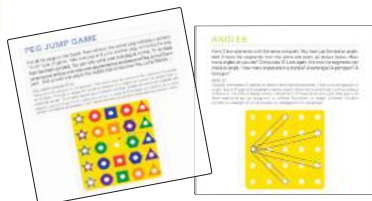

LOGIC

GIANT PEGBOARD®

25 easy-to-grasp pegs & 2-sided activity board (26.7cm square). Learn a host of early & advanced math concepts with 12 two-sided pattern cards. Flip over for a raised peg geoboard & learn with rubber bands (not incl.).

from *19 months+*
#1271 **$33.00** at *exclusive* **b e 3**

Rubber bands (not incl.) not recommended for children under 3 years of age.

SCIENCE

BODY AMAZING

Explore the key layers of the human body with this layered wood puzzle: bones, organs, muscles, skin, & body. Learn more cool body facts in the guide.

from *4 years+*
$27.00 at *exclusive* **a d e**
#2325 - Girl #2327- Boy