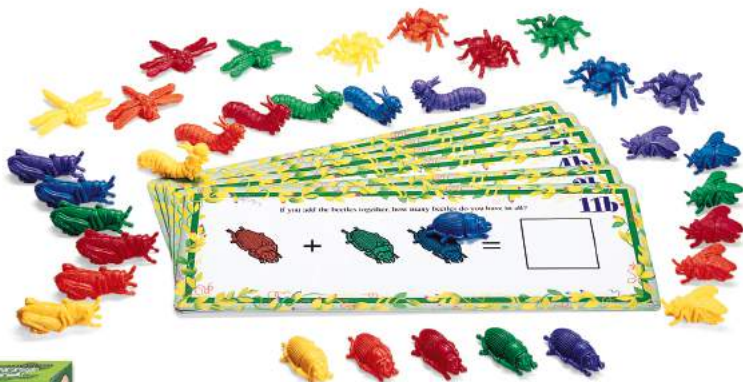

EXACT CHANGE

Match color, US currency value or coin total.

from 5 years+

#3334 $14.00 **c** **4**

LUMPS™

Roll pairs to score!

FAMILY 6 years+

#3198 $12.00 **c**

WARNING:

SECTOR 18

Use any math calculations to combine the 3 dice to capture your numbered posts. Leveled for different ages. 2-4 players.

FAMILY 8 years+

#4251 $35.00

c **e** **1**

Busy Bugs

Early math concepts are much easier with this hands-on set of 36 textured bugs & 23 progressively challenging activities.

from 3 years+

#2179 $28.50 **dt** *exclusive* **a** **b**

WARNING:

SIMPLE STOPWATCH

Only 3 buttons – go, stop & clear.
1.5 button-cell battery incl.

from 5 years+

#2456 $14.00 **b**